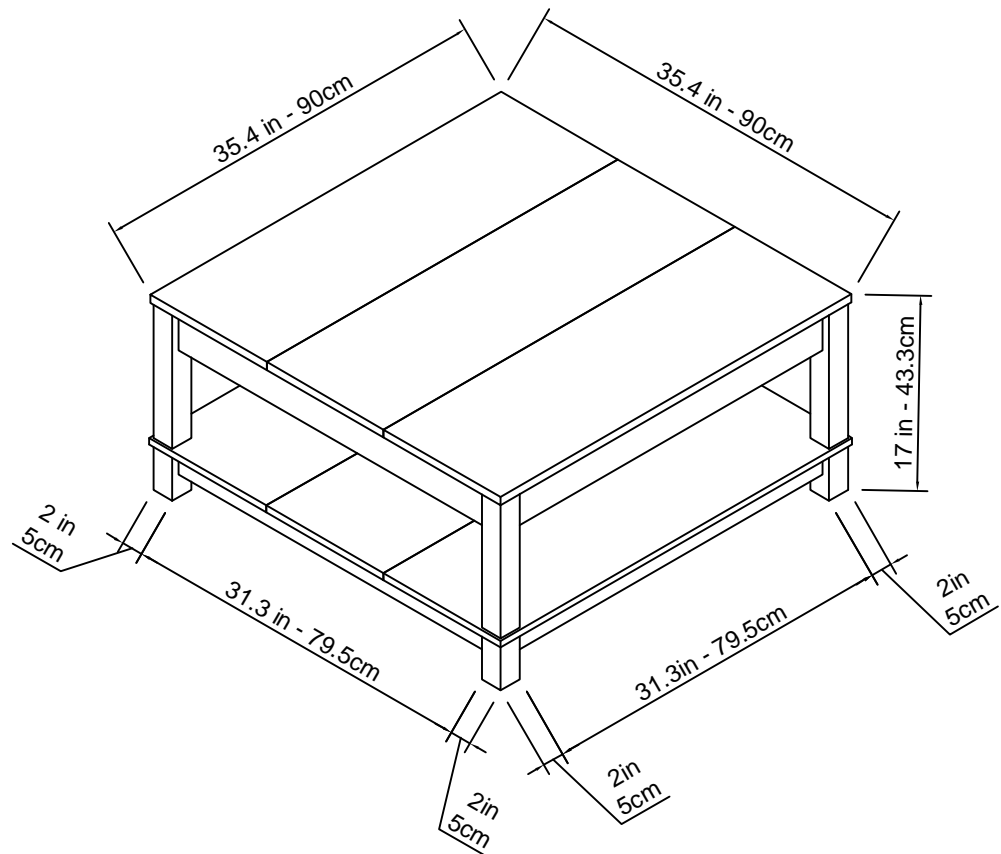

Coffee Table

Model Number: 5047096COM

Finish: Gray/Sonoma Oak

OVERALL PRODUCT SIZE (in inches)

Cabinet: 35.4" (W) * 35.4" (D) * 17" (H)

UNIT WEIGHT: 64.2 LBS (29.2 kg)

MAXIMUM WEIGHT CAPACITIES